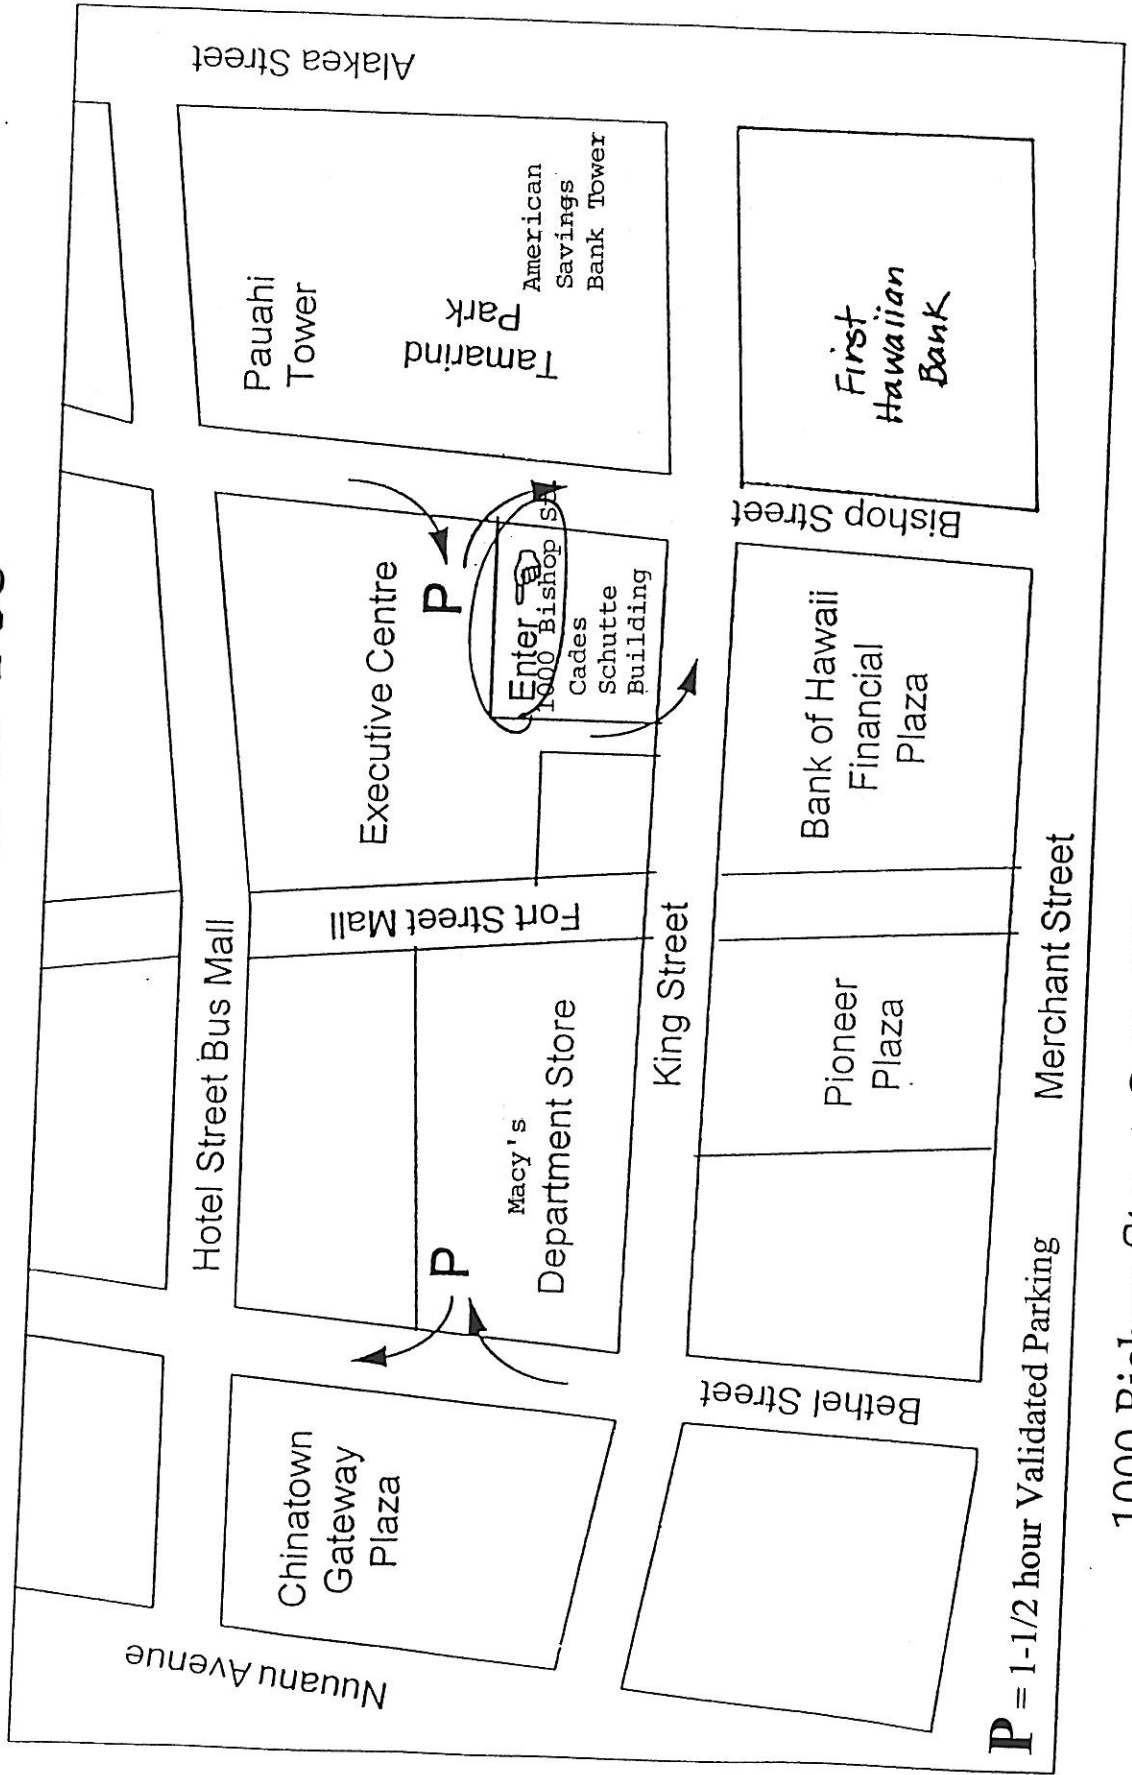

Law Office

of

Randall M. L. Yee

P = 1-1/2 hour Validated Parking

1000 Bishop Street, Suite 908, Honolulu, Hawaii 96813

Phone (808) 524-4501 ♦ Fax (808) 526-1417